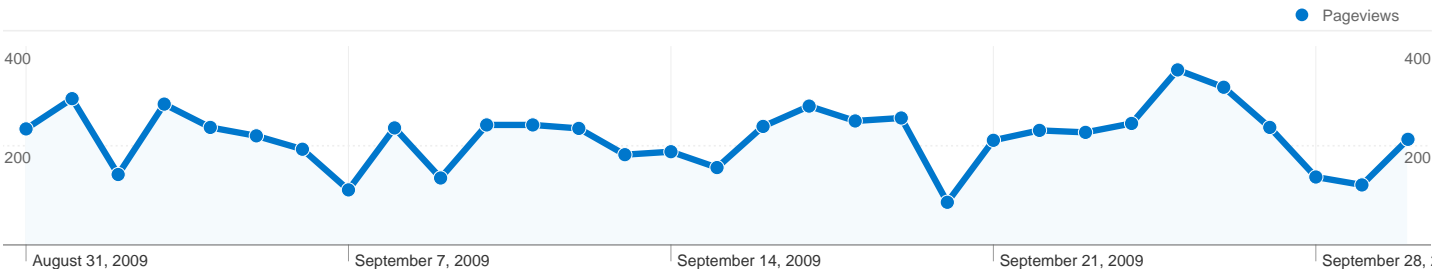

Pages on this site were viewed a total of 6,736 times

6,736 Pageviews

3,958 Unique Views

41.39% Bounce Rate

Top Content

Pages	Pageviews	% Pageviews
/Poughkeepsie_Restaurants.html	1,005	14.92%
/	785	11.65%
/Fishkill_Restaurants.html	673	9.99%
/Hopewell_Junction_Restaurants.html	609	9.04%
/Wappingers_Restaurants.html	567	8.42%