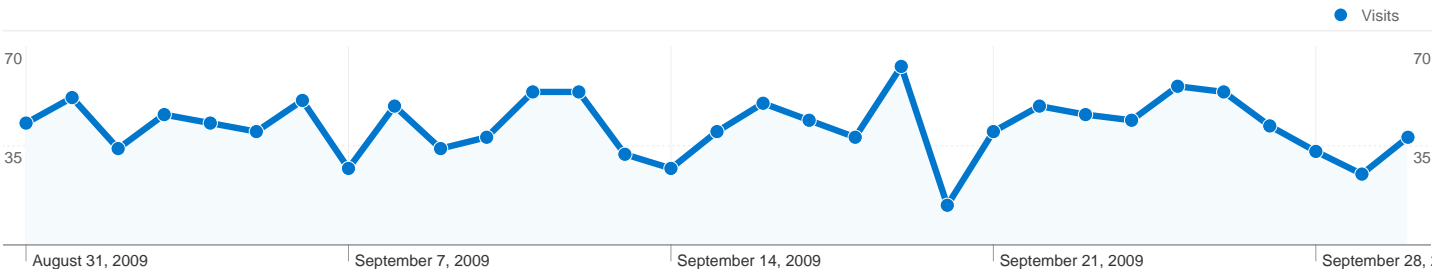

Keywords

Comparing to: Site

Search sent 1,300 total visits via 861 keywords

Site Usage

Visits	Pages/Visit	Avg. Time on Site	% New Visits	Bounce Rate	
1,300 % of Site Total: 73.12%	3.72 Site Avg: 3.79 (-1.77%)	00:02:27 Site Avg: 00:02:31 (-2.24%)	82.15% Site Avg: 79.64% (3.16%)	42.69% Site Avg: 41.39% (3.13%)	
Keyword	Visits	Pages/Visit	Avg. Time on Site	% New Visits	Bounce Rate
dutchess county restaurants	111	6.24	00:03:46	81.98%	17.12%
junction 52 restaurant	31	5.68	00:03:52	70.97%	25.81%
bonsai poughkeepsie	23	2.26	00:00:51	82.61%	56.52%
eleven 11 fishkill	22	2.73	00:01:01	86.36%	59.09%
bonsai sushi poughkeepsie	20	1.50	00:01:04	55.00%	85.00%
best restaurants in dutchess county	16	1.50	00:00:18	25.00%	75.00%
pleasant ridge pizza poughkeepsie	16	1.06	00:00:05	81.25%	87.50%
junction 52 bar and grill	15	3.67	00:01:37	80.00%	20.00%
restaurants dutchess county	15	7.40	00:05:29	73.33%	33.33%
bonsai restaurant poughkeepsie	11	1.73	00:00:25	90.91%	72.73%

1 - 10 of 861