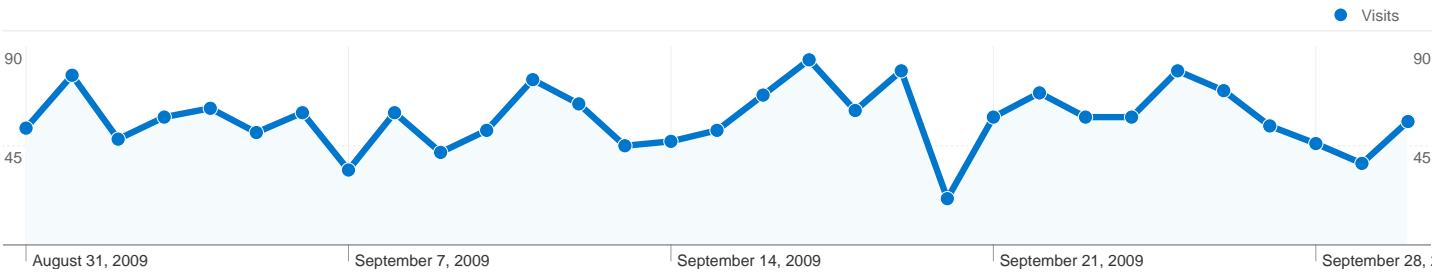

All traffic sources sent 1,778 visits via 70 sources and mediums

Site Usage

Source/Medium	Visits	Pages/Visit	Avg. Time on Site	% New Visits	Bounce Rate
Visits 1,778 % of Site Total: 100.00%	Pages/Visit 3.79 Site Avg: 3.79 (0.00%)	Avg. Time on Site 00:02:31 Site Avg: 00:02:31 (0.00%)	% New Visits 79.64% Site Avg: 79.64% (0.00%)	Bounce Rate 41.39% Site Avg: 41.39% (0.00%)	
google / organic	945	3.58	00:02:26	81.16%	43.81%
(direct) / (none)	224	3.73	00:01:48	73.21%	38.84%
yahoo / organic	215	4.08	00:02:37	82.79%	39.07%
bing.com / referral	69	5.46	00:04:16	79.71%	17.39%
bing / organic	63	4.11	00:02:20	84.13%	41.27%
aol / organic	56	3.61	00:01:58	89.29%	39.29%
thebesthosting.org / referral	17	1.59	00:00:00	0.00%	41.18%
optimum.net / referral	16	3.94	00:02:22	81.25%	31.25%
yelp.com / referral	15	2.00	00:01:41	80.00%	66.67%
search / organic	13	2.85	00:00:34	92.31%	53.85%

1 - 10 of 70