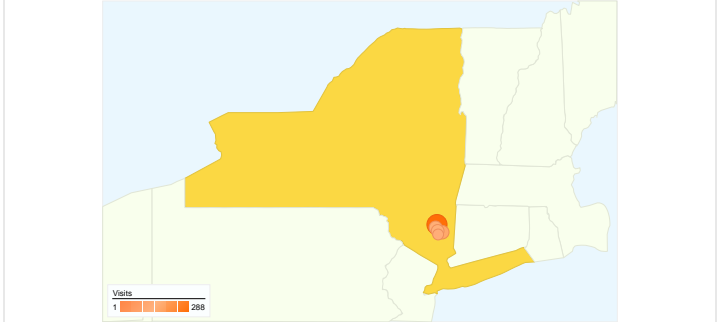

Map Overlay 21167